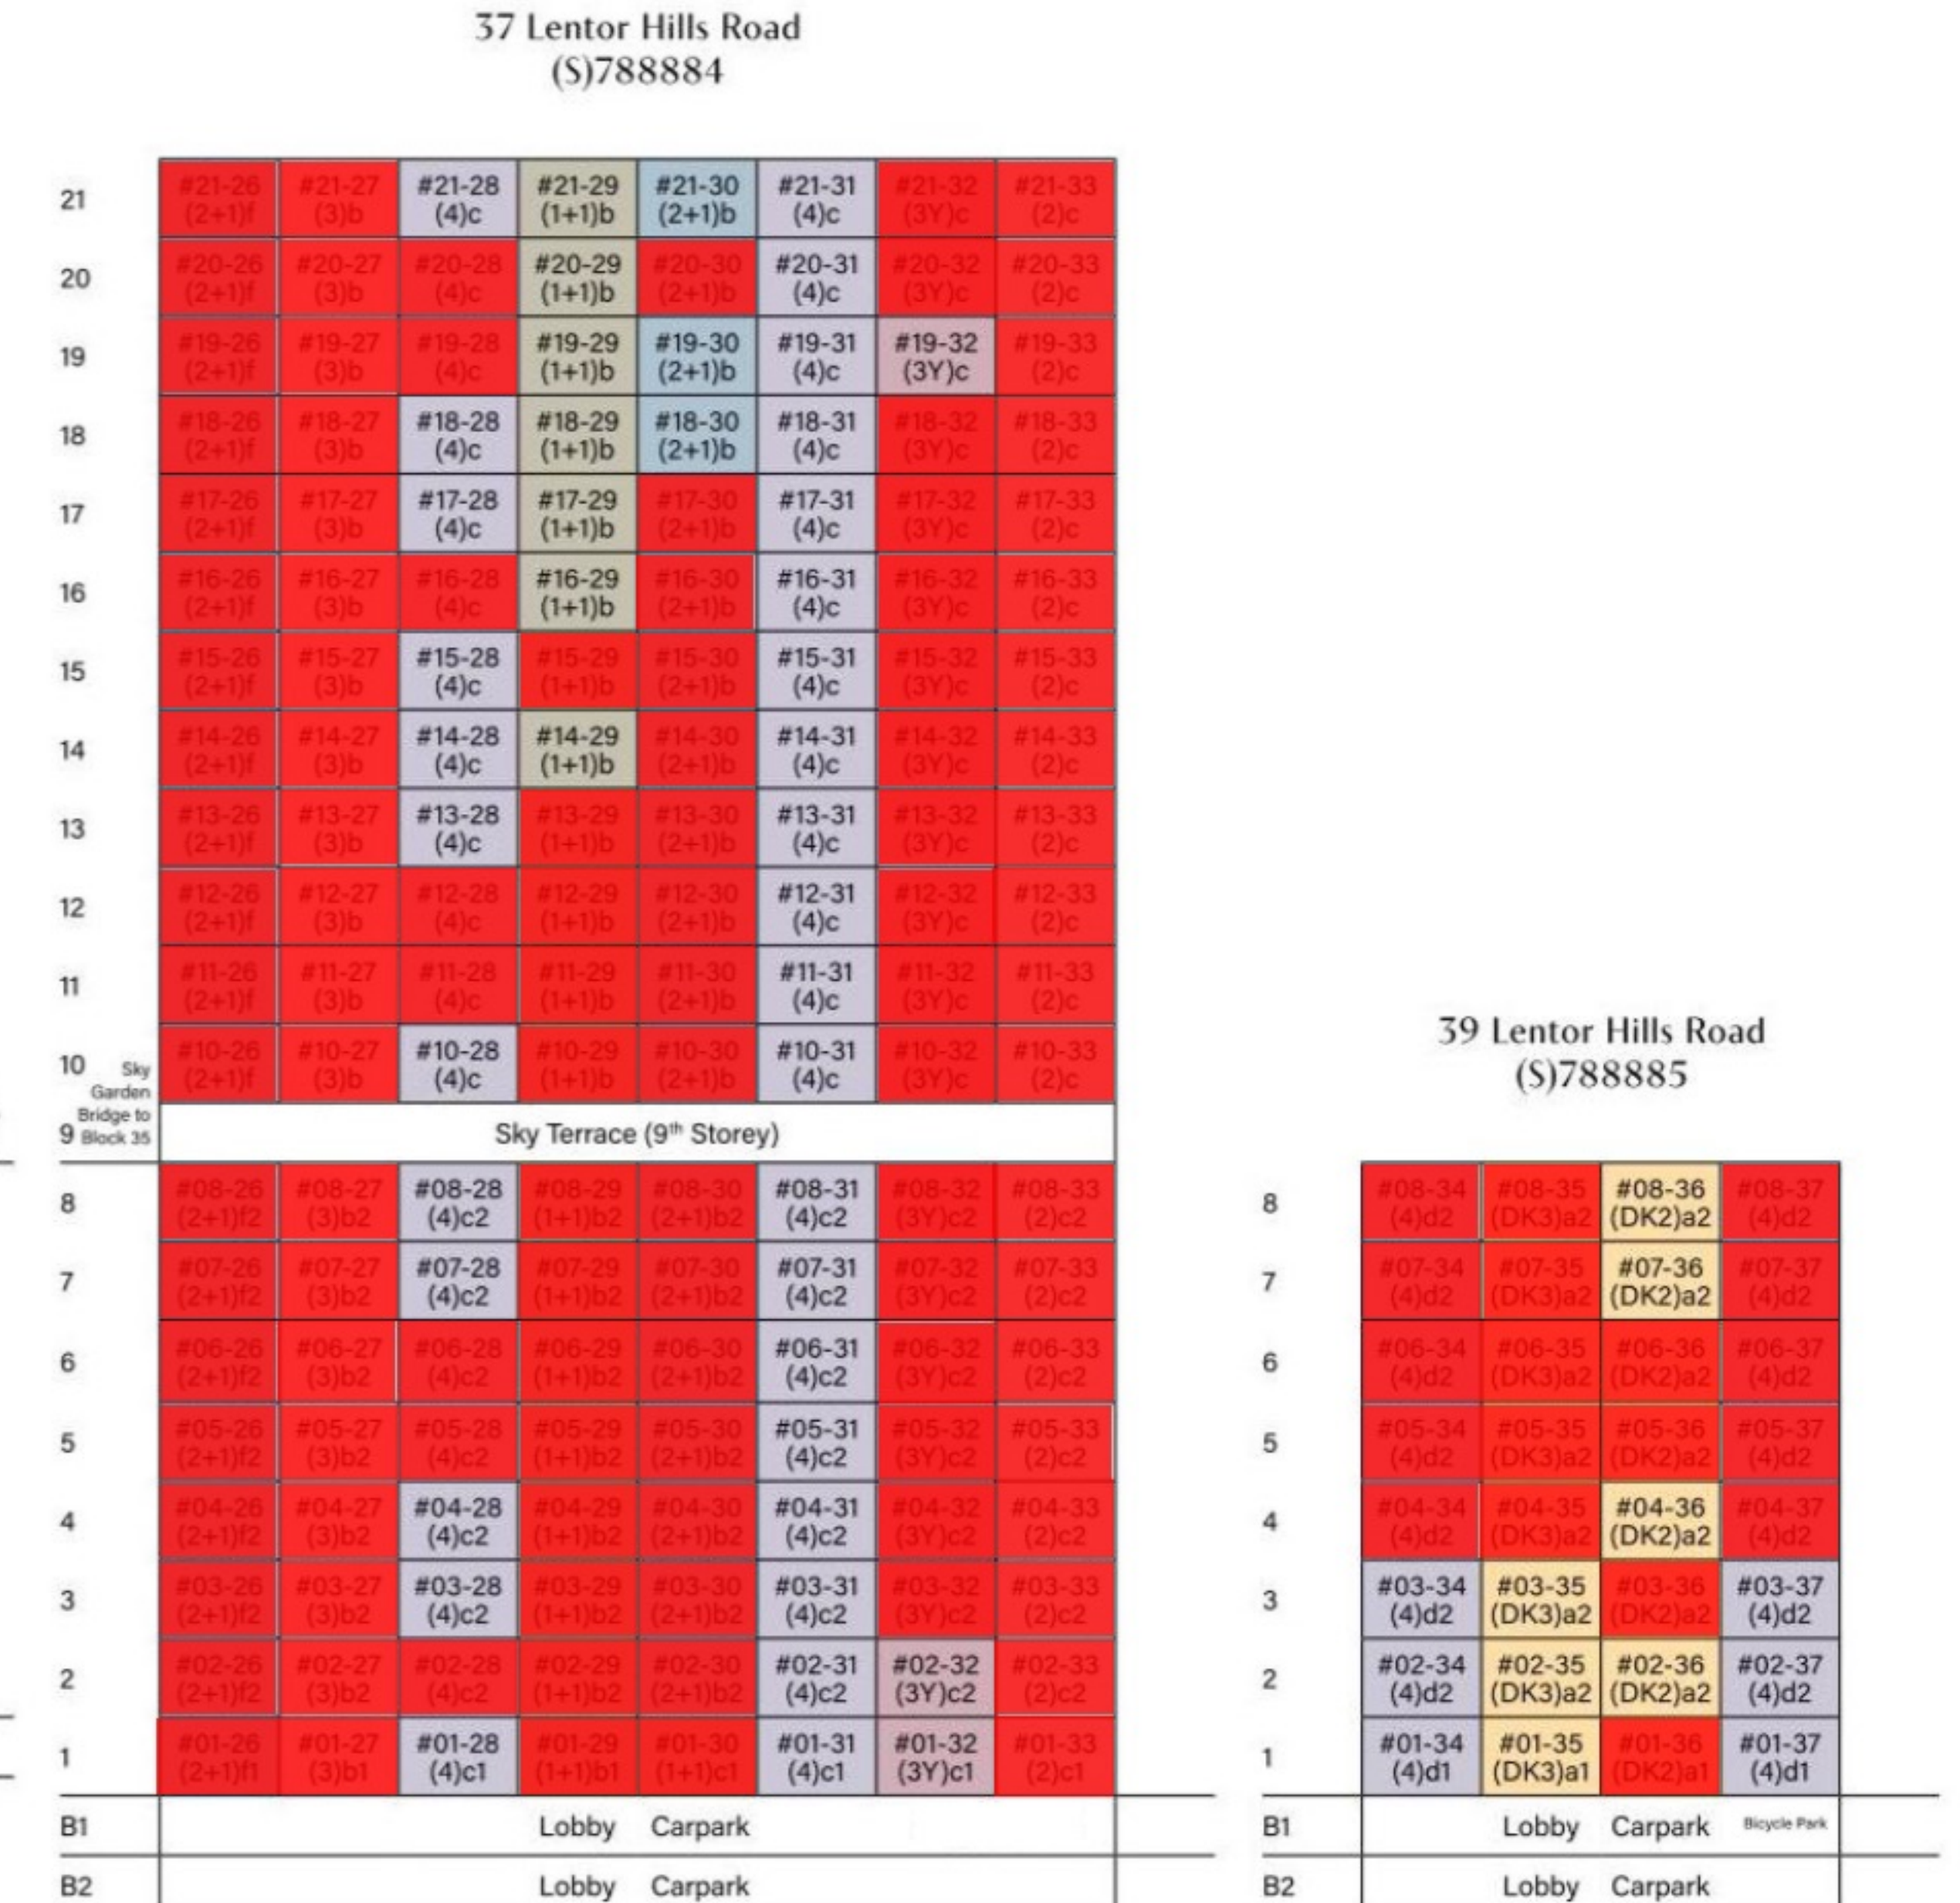

UNIT DISTRIBUTION DIAGRAM

LEGEND

- 1 Bedroom
- 1 Bedroom + Study
- 2 Bedroom
- 2 Bedroom + Study
- 3 Bedroom
- 3 Bedroom + Yard
- 4 Bedroom
- Dual Key