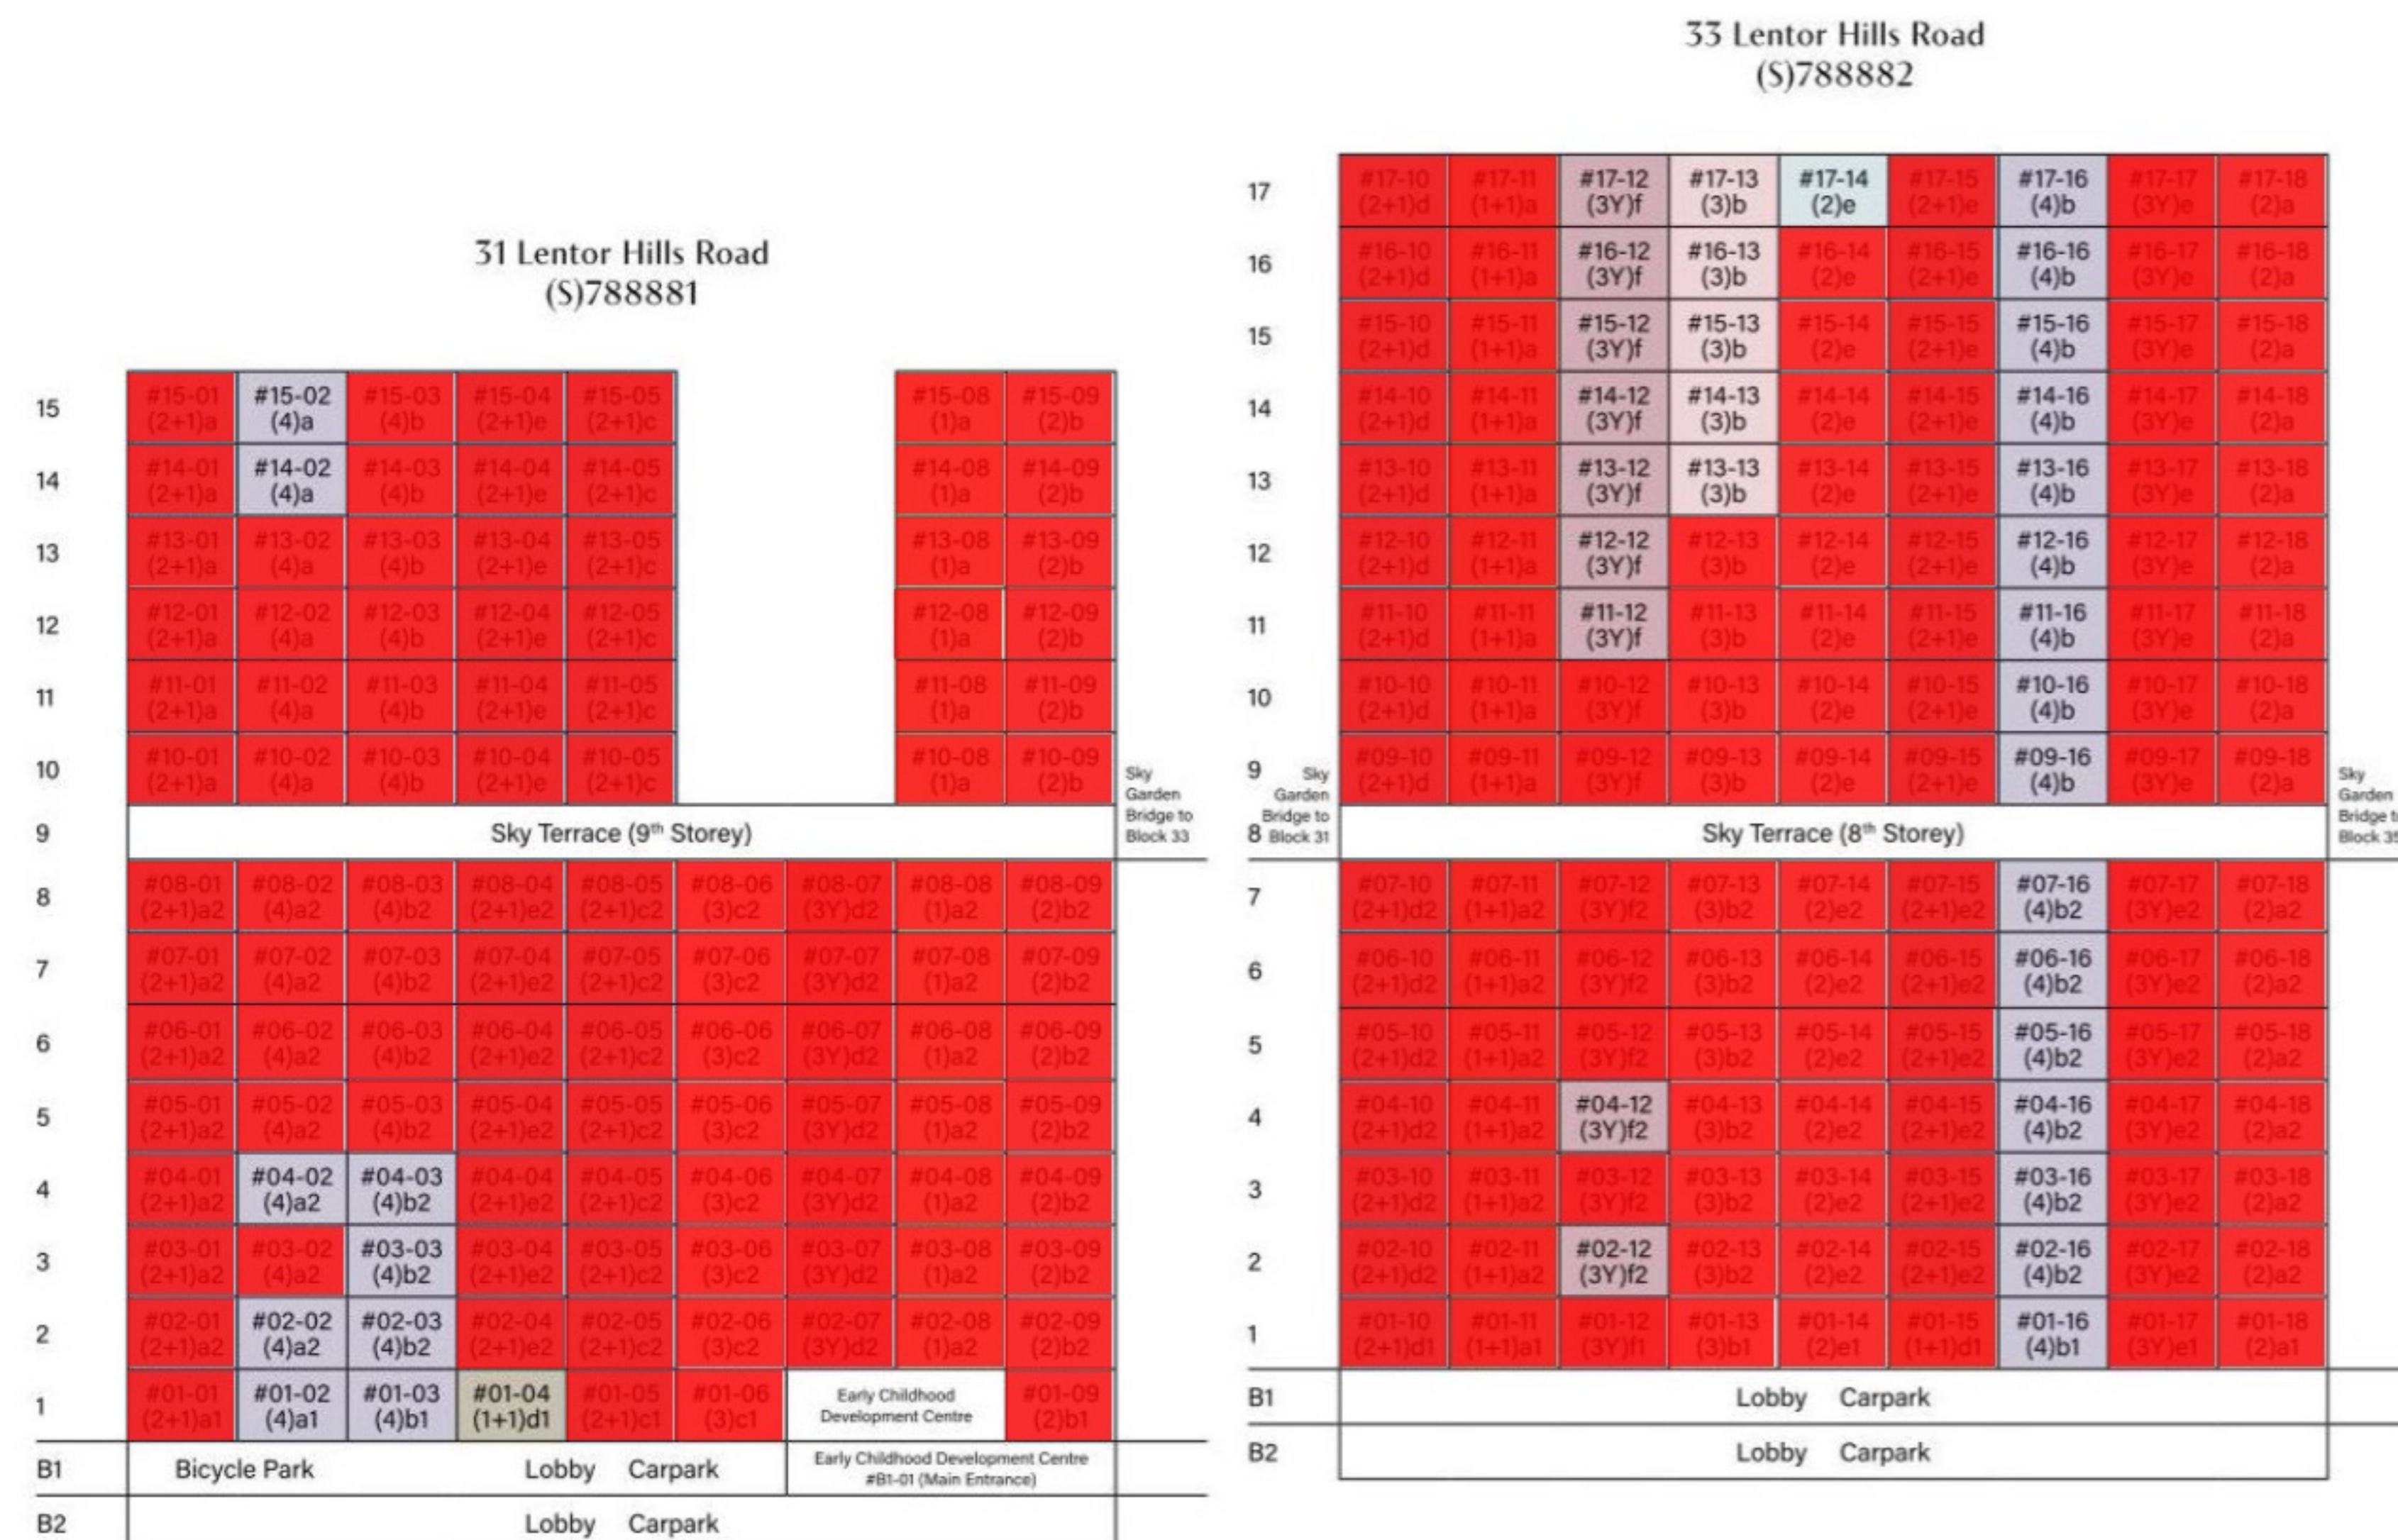

UNIT DISTRIBUTION DIAGRAM

LEGEND

- 1 Bedroom
- 1 Bedroom + Study
- 2 Bedroom
- 2 Bedroom + Study
- 3 Bedroom
- 3 Bedroom + Yard
- 4 Bedroom
- Dual Key