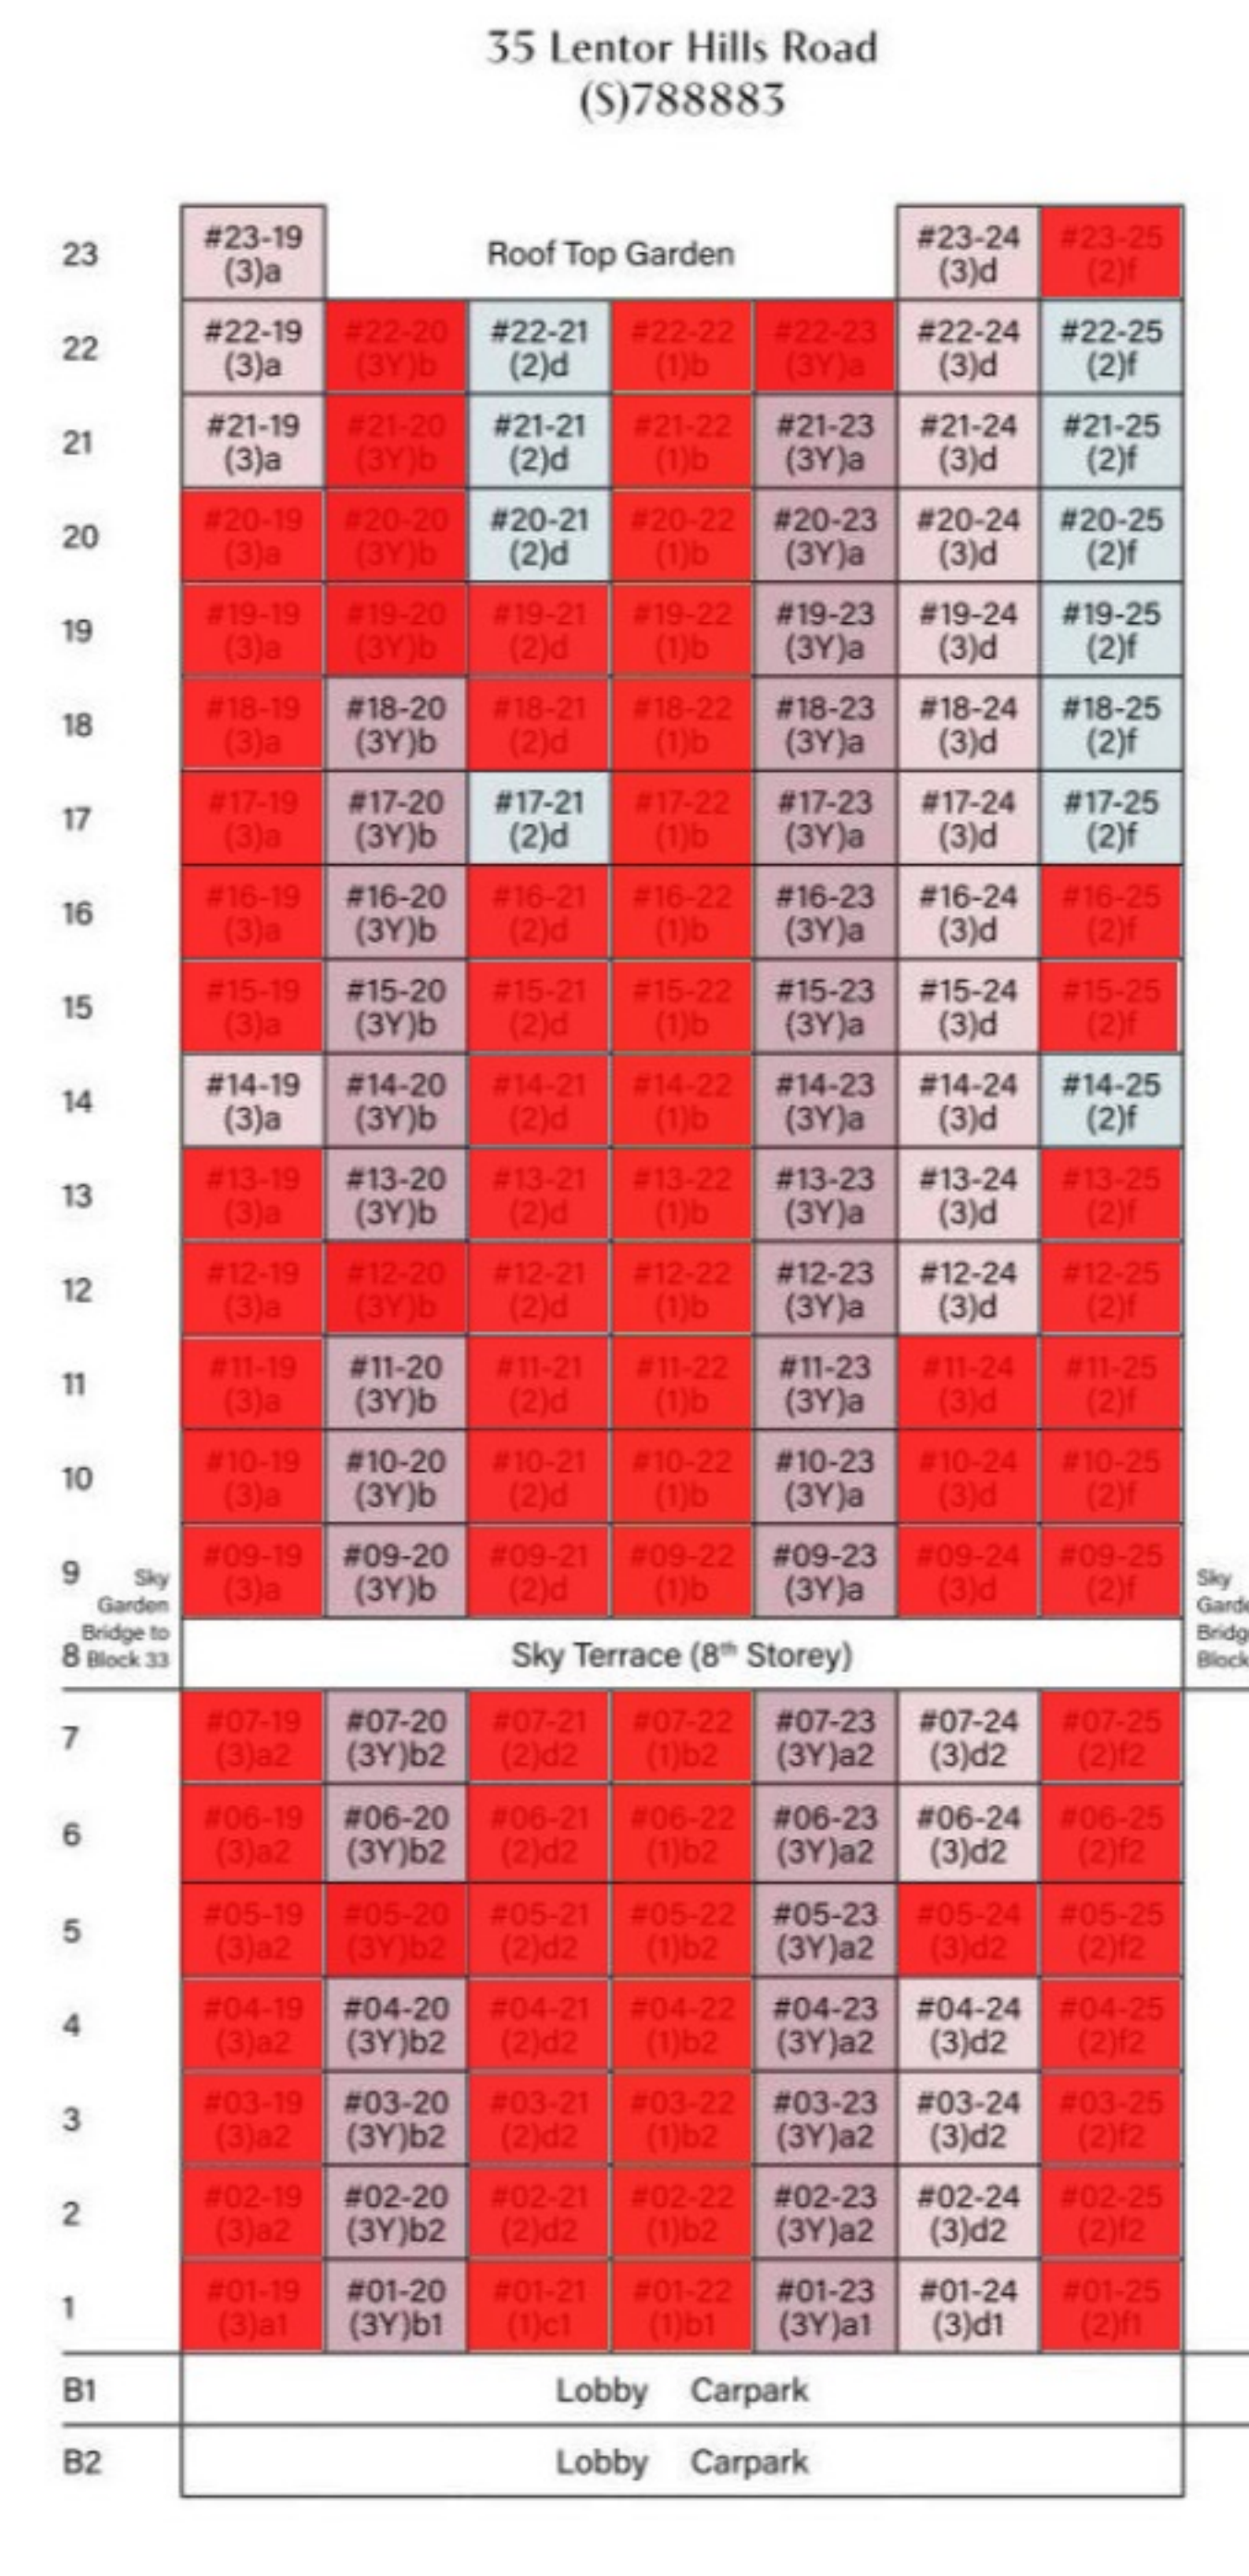

UNIT DISTRIBUTION DIAGRAM

LEGEND

- 1 Bedroom
- 1 Bedroom + Study
- 2 Bedroom
- 2 Bedroom + Study
- 3 Bedroom
- 3 Bedroom + Yard
- 4 Bedroom
- Dual Key