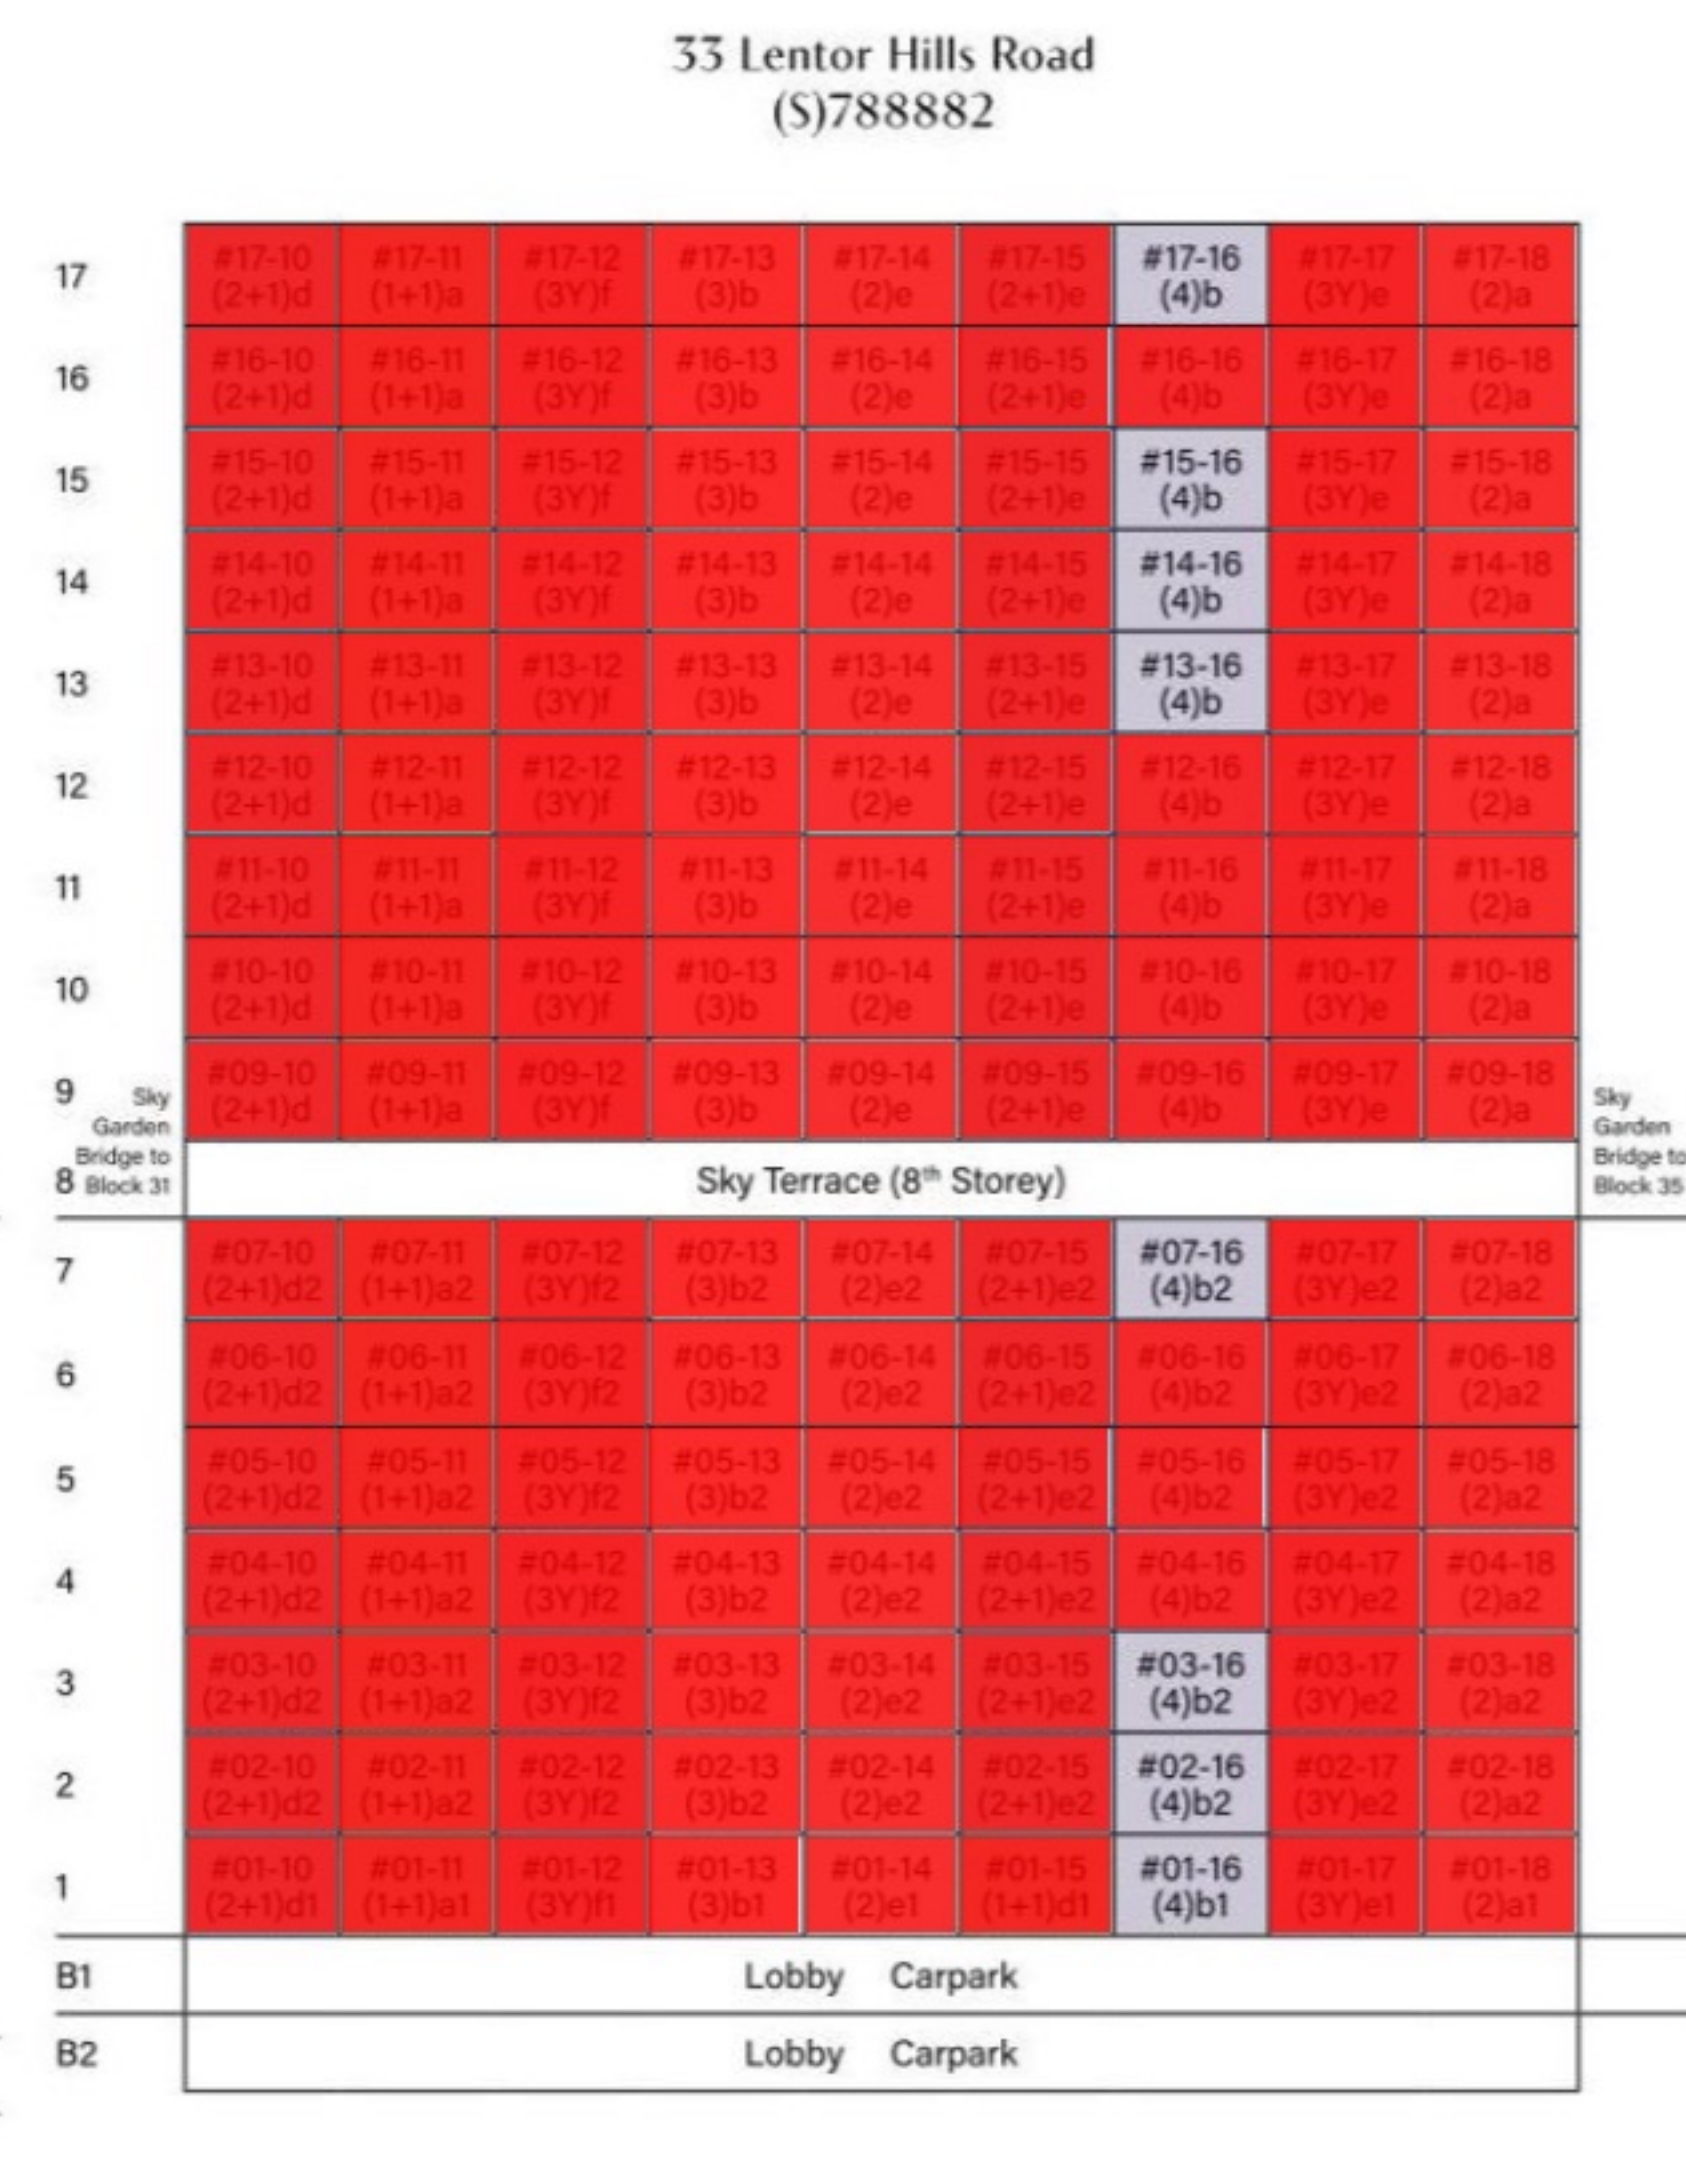

UNIT DISTRIBUTION DIAGRAM

LEGEND

- 1 Bedroom
- 1 Bedroom + Study
- 2 Bedroom
- 2 Bedroom + Study
- 3 Bedroom
- 3 Bedroom + Yard
- 4 Bedroom
- Dual Key