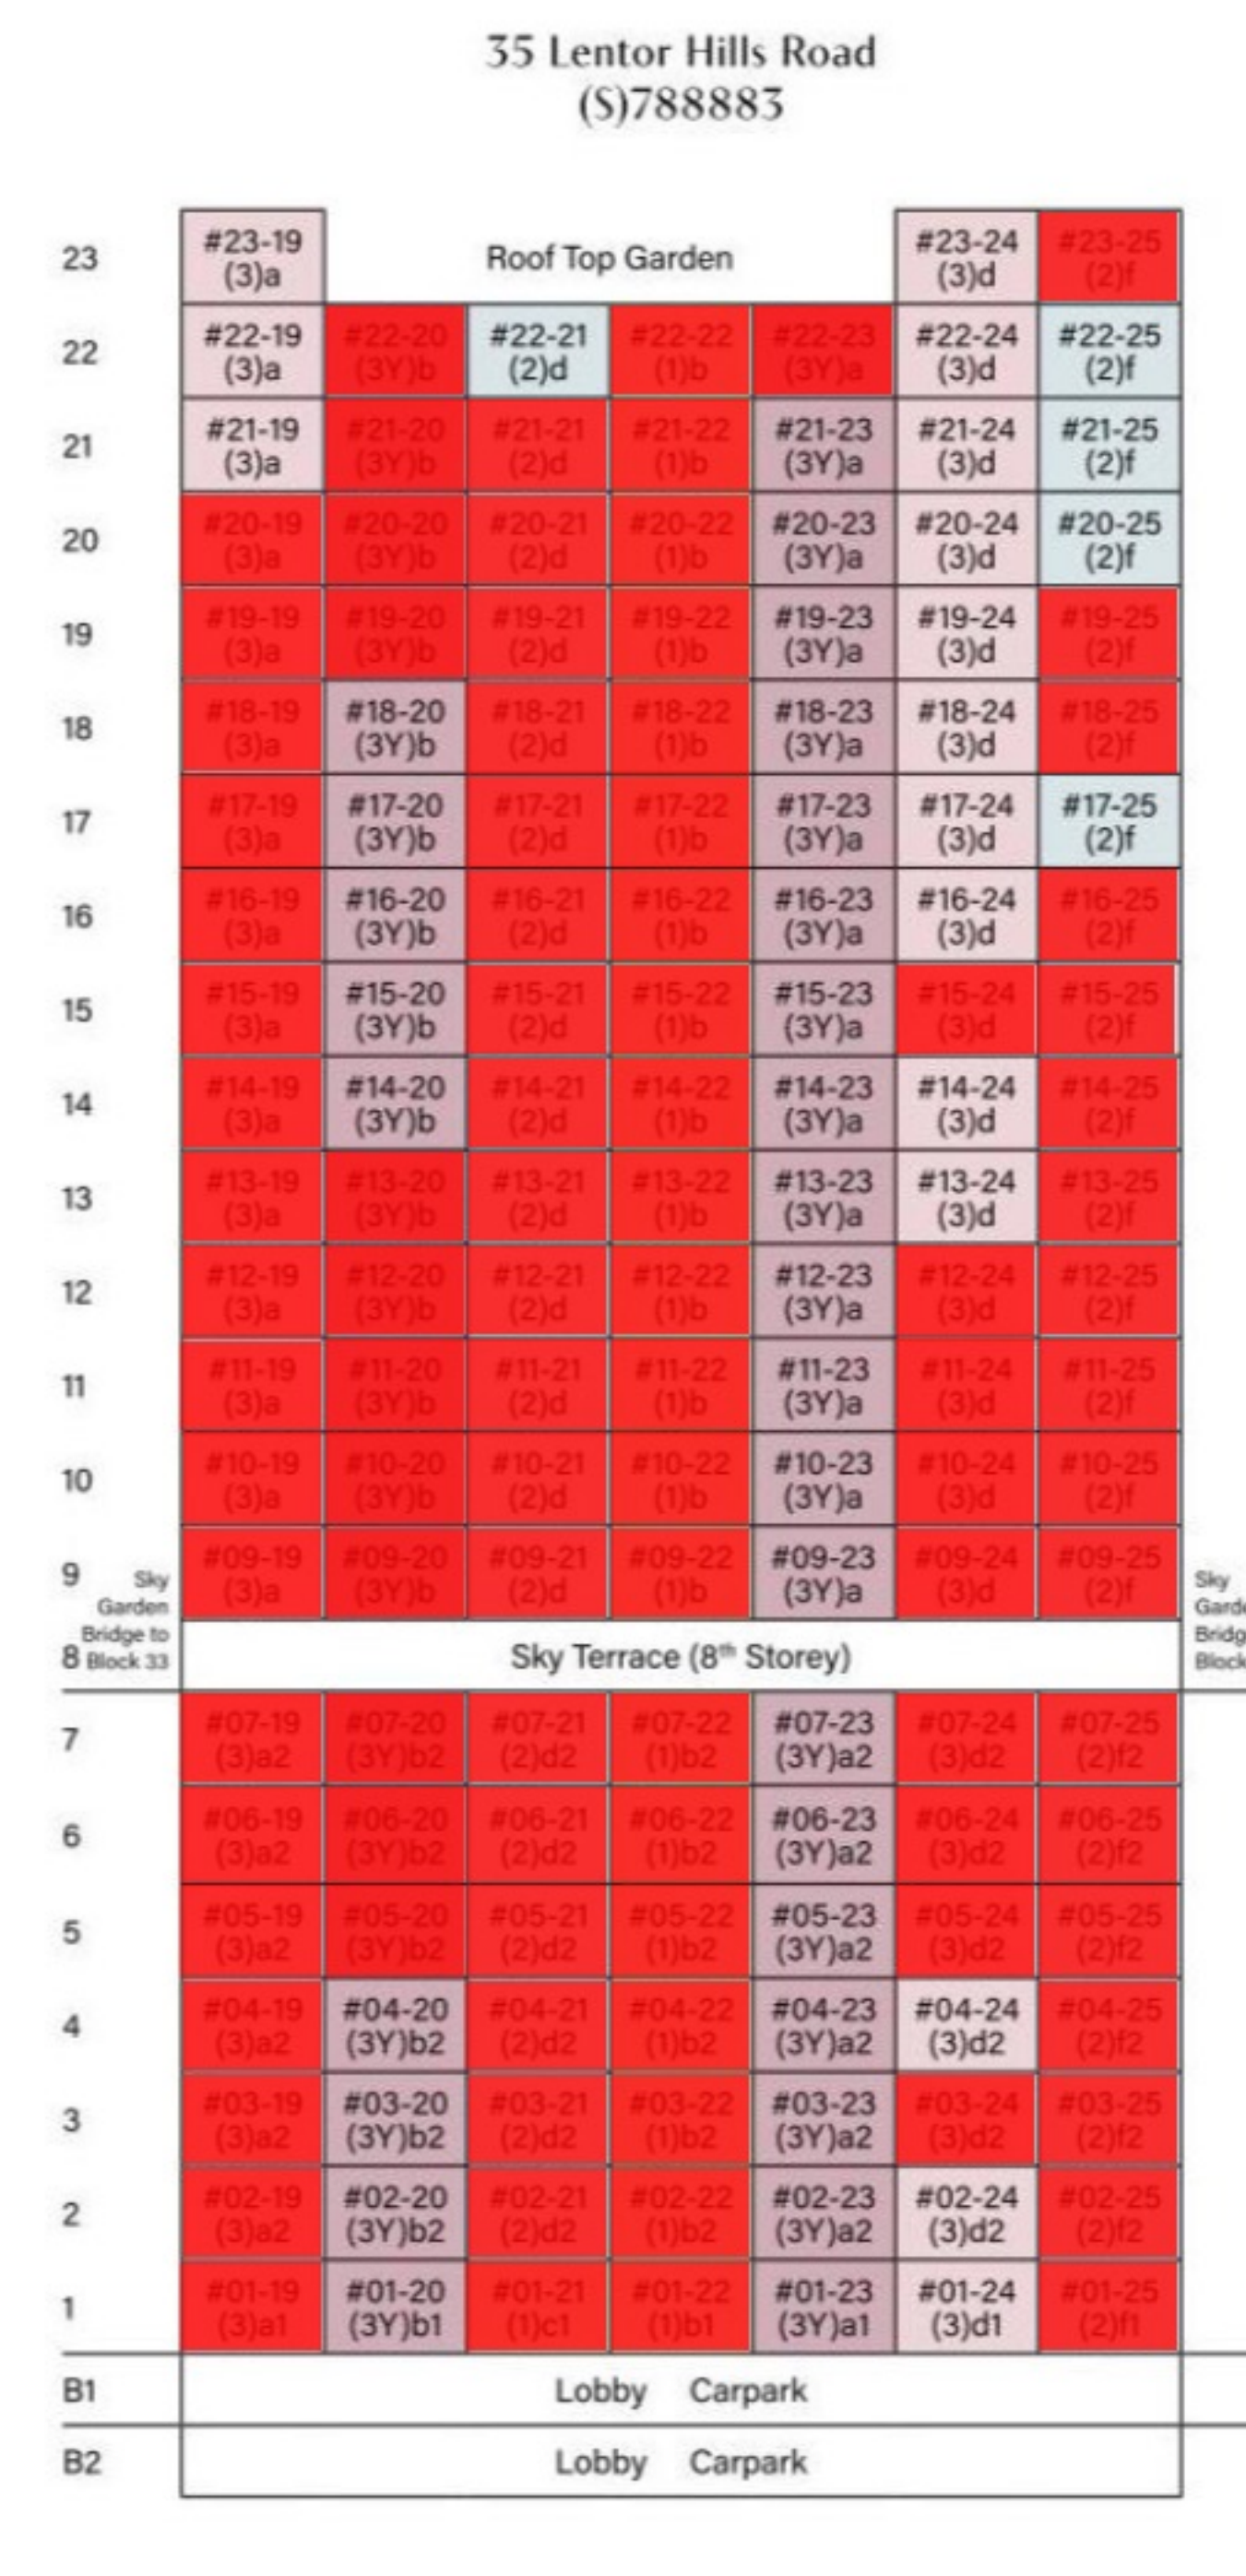

UNIT DISTRIBUTION DIAGRAM

LEGEND

- 1 Bedroom
- 1 Bedroom + Study
- 2 Bedroom
- 2 Bedroom + Study
- 3 Bedroom
- 3 Bedroom + Yard
- 4 Bedroom
- Dual Key