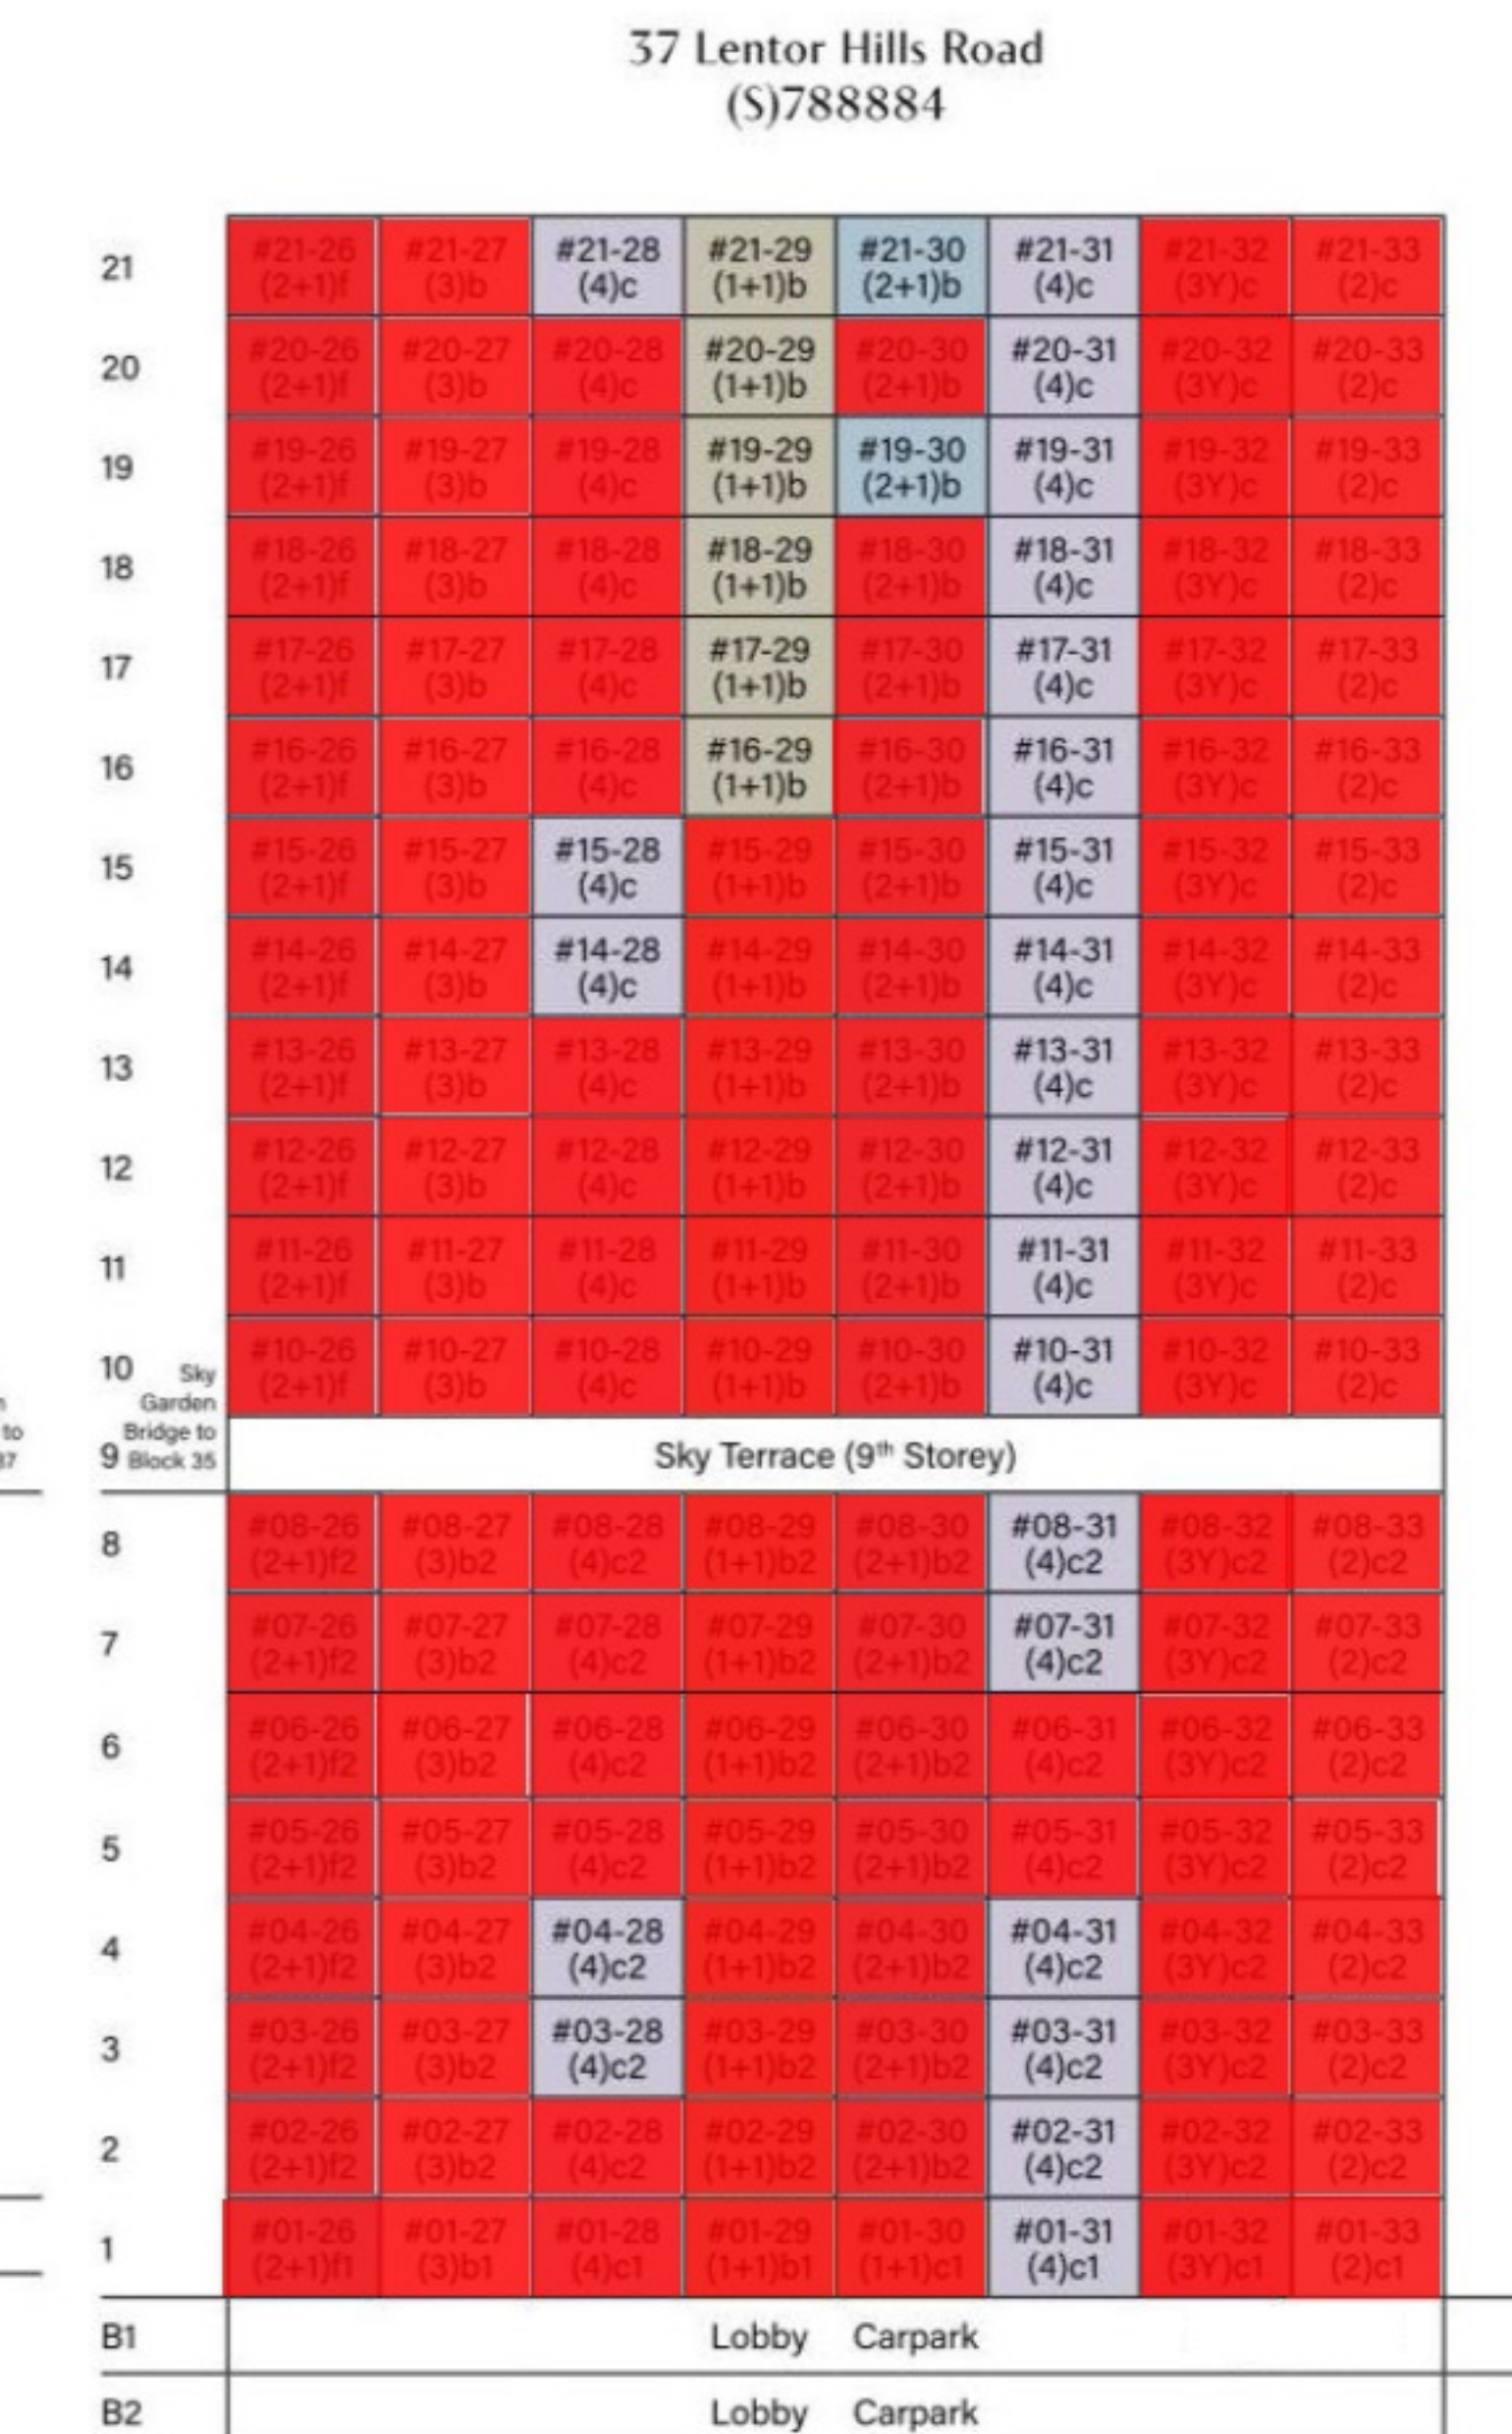

UNIT DISTRIBUTION DIAGRAM

LEGEND

- 1 Bedroom
- 1 Bedroom + Study
- 2 Bedroom
- 2 Bedroom + Study
- 3 Bedroom
- 3 Bedroom + Yard
- 4 Bedroom
- Dual Key