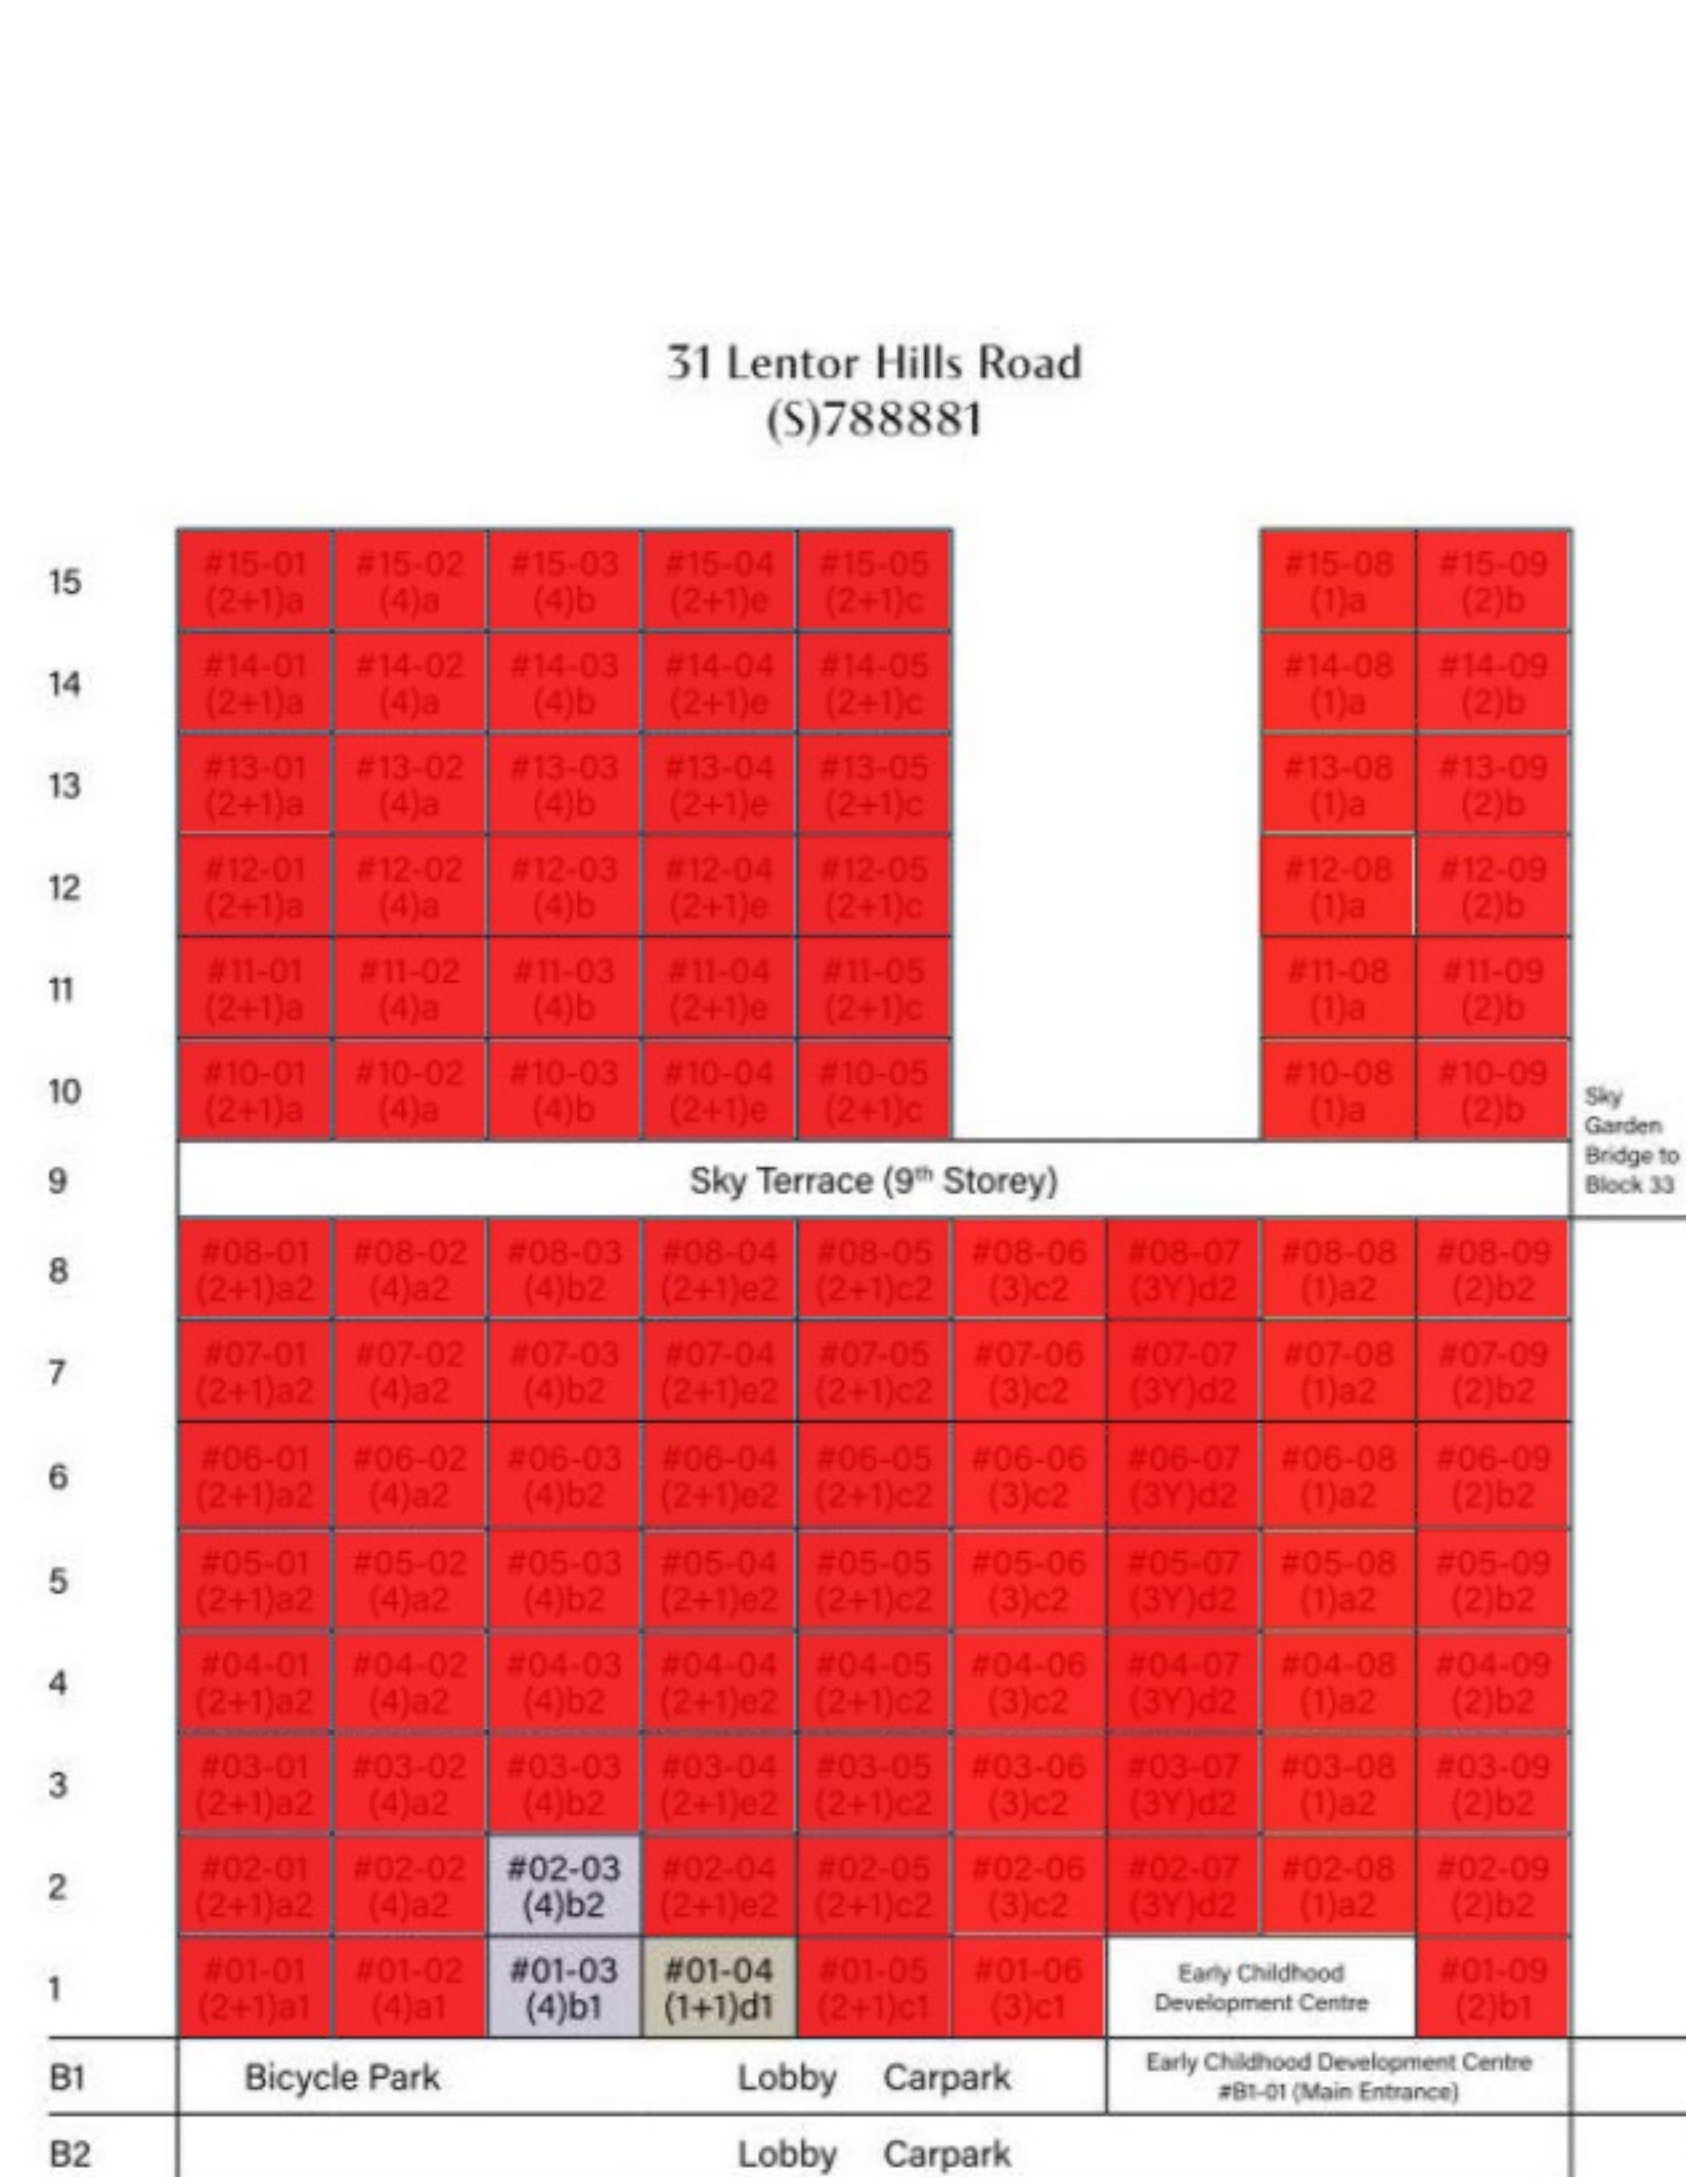

UNIT DISTRIBUTION DIAGRAM

LEGEND

- 1 Bedroom
- 1 Bedroom + Study
- 2 Bedroom
- 2 Bedroom + Study
- 3 Bedroom
- 3 Bedroom + Yard
- 4 Bedroom
- Dual Key