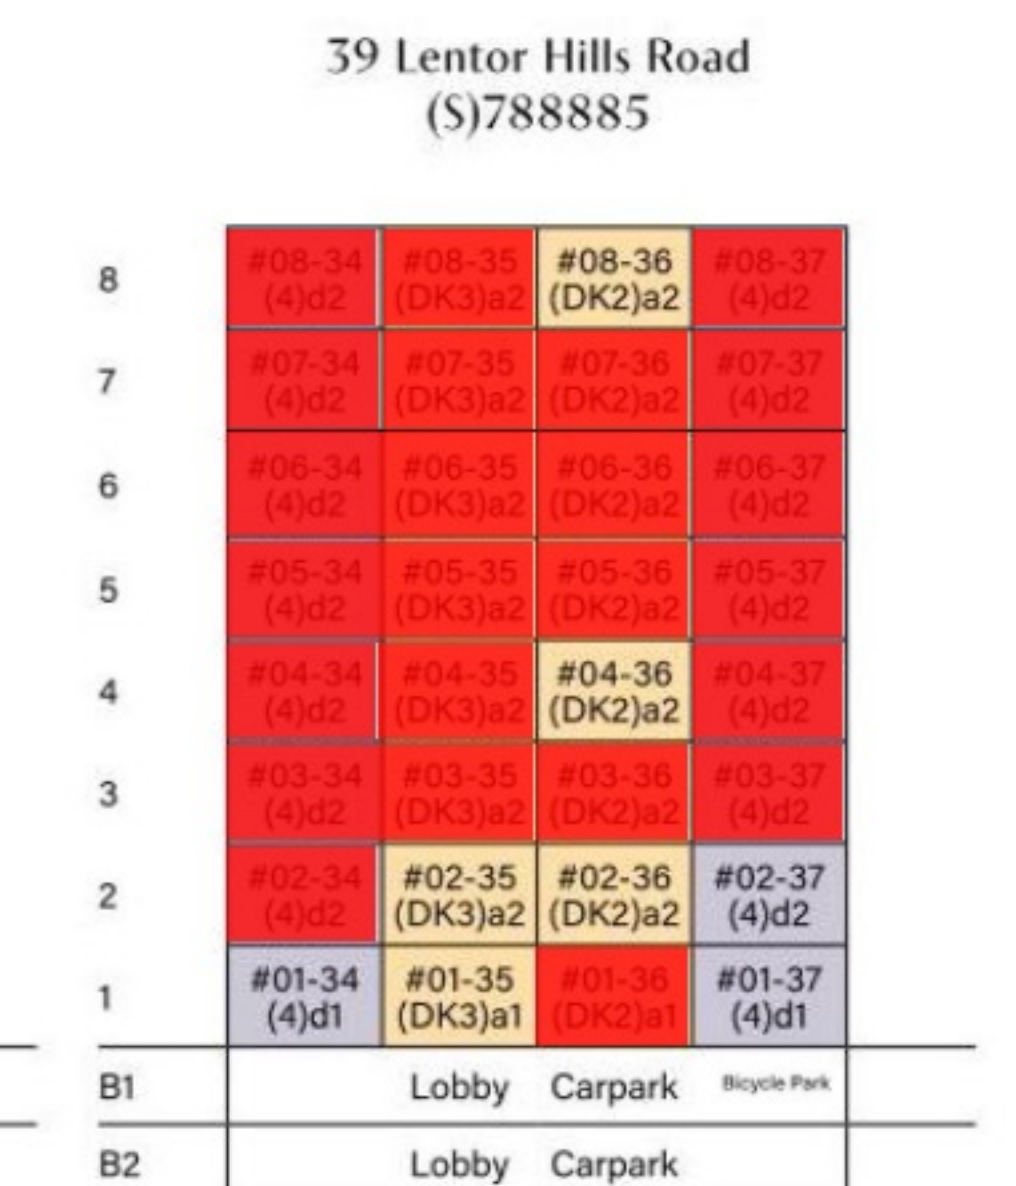

UNIT DISTRIBUTION DIAGRAM

LEGEND

- 1 Bedroom
- 1 Bedroom + Study
- 2 Bedroom
- 2 Bedroom + Study
- 3 Bedroom
- 3 Bedroom + Yard
- 4 Bedroom
- Dual Key